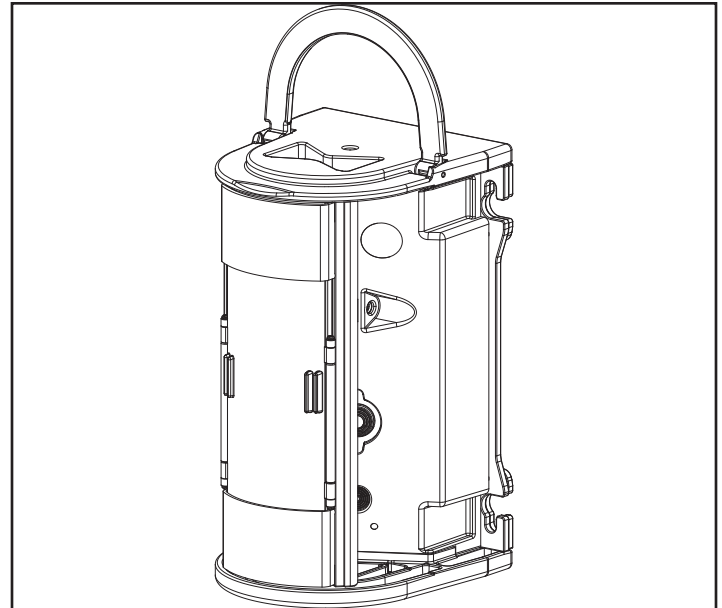

NOMAD NOW, N32 & N56 SCENE LIGHTS

Instantly light up any scene or area with the battery powered Nomad® Scene Light. This portable scene light is self-contained and has a built-in durable carry handle. It's compact, easy to transport and needs no cords or generators.

tripod mountable and can also be hung, placed on a table or ground. Multiple units can be stacked together. The included magnet mount can be used to mount the Nomad®NOW to metal surfaces including vehicles and buildings. This ultra-rugged light works in any weather and is waterproof,

LIGHT OUTPUT

- NOW: 400 - 3,000 lumens
- N32: 200 - 2,400 lumens
- N56: 300 - 2,700 lumens

FEATURES

- Area light and Spotlight
- Durable and rugged
- Up to 24 hours of battery life

DURABILITY

- Waterproof
- Fire resistant: Meets Requirements of NFPA 1971-8.6 (2013)
- Impact Resistant

WARRANTY

- Limited Lifetime Warranty

MODEL	WEIGHT	HEIGHT	LENGTH	DEPTH
NOW	4.5 lbs (2 kg)	8.7 in (221 mm)	5.3 in (135 mm)	4.3 in (109 mm)
N32	4.5 lbs (2 kg)	8.7 in (221 mm)	5.3 in (135 mm)	4.3 in (109 mm)
N56	4.5 lbs (2 kg)	8.7 in (221 mm)	5.3 in (135 mm)	4.3 in (109 mm)